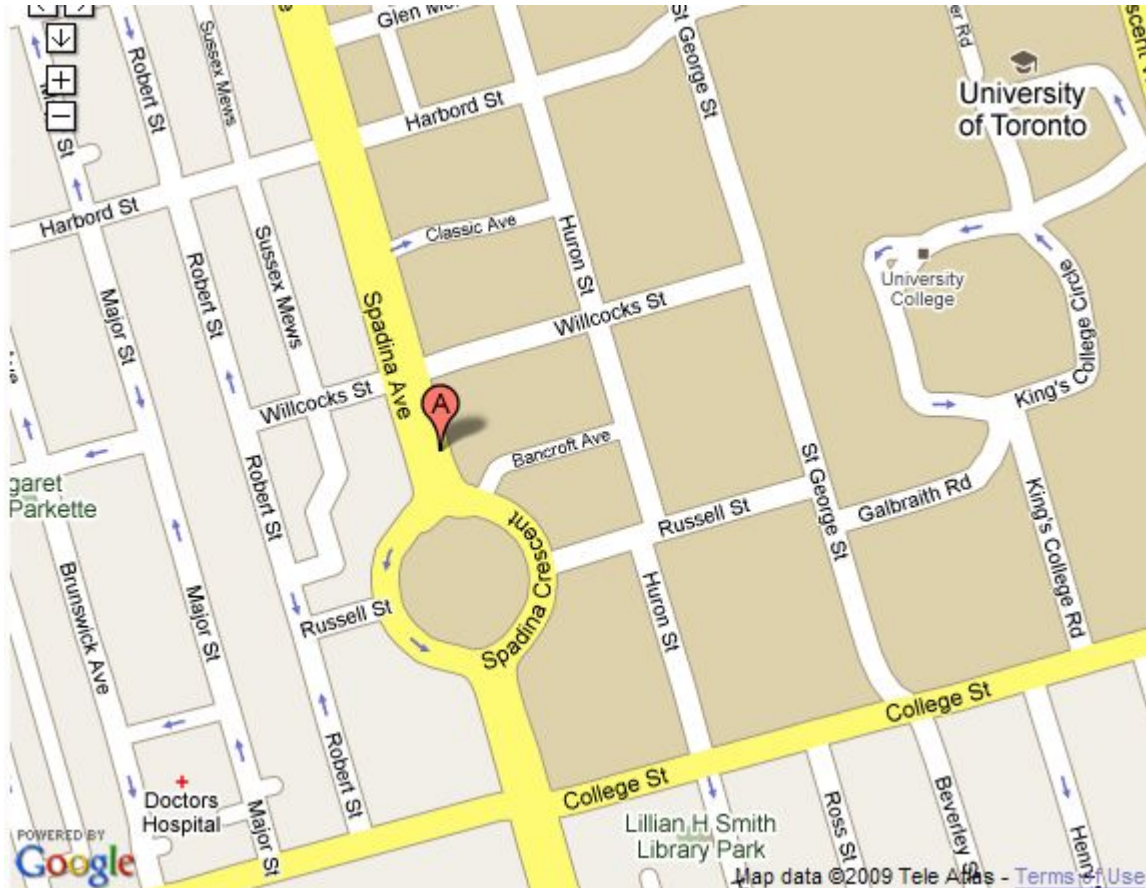

Streetcar Directions from Union Station to the Multi-Faith Centre

WORKSHOP LOCATION: Koffler House / Multi-Faith Centre,
University of Toronto
ADDRESS: 569 Spadina Avenue

Koffler House / Multi-Faith Centre at the University of Toronto is located on the north-east side of Spadina Crescent (along Spadina Avenue, north of College Street and south of Bloor Street).

By TTC Streetcar from Union Station (allow for at least 30 min. travelling time)

- Enter the TTC at Union Station and find the streetcars (not subway) Note that the TTC's Union Station has west and east entrances right across from each other. Use the east entrance to access the streetcars (look for "Harbourfront and Exhibition streetcar" signs).
- Take the "510 Spadina" streetcar; do NOT board the "509 Harbourfront" streetcar (both streetcars use the same track). Look for the route sign on the front of the streetcar or above the front door. If the 509 streetcar is boarding, stand back and wait for the 510.
- The streetcar will travel underground south to Queen's Quay, surface and travel west along Queen's Quay, and then turn north and follow Spadina

Ave. You will pass the major intersections: Front, King, Queen, Dundas, and College Streets. Exit at Willcocks Street (which is the first stop after College Street). Cross the street at the stoplight to the east side of the street, and walk south. The Multi-Faith Centre is at the north-east corner of Spadina Crescent, where the street begins to curve (the building is visible from the streetcar stop).